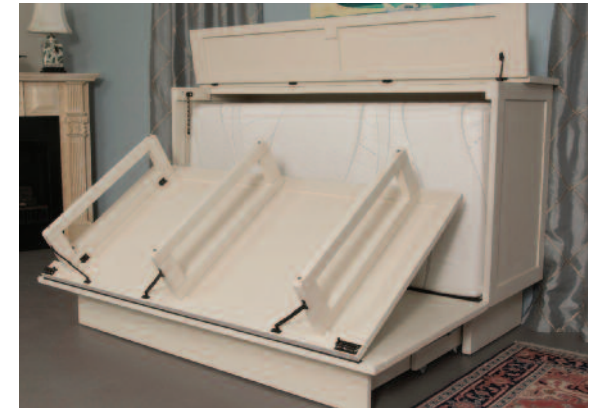

## Creden-ZzZ™ Cabinet Bed

The Flip Top Creden-ZzZ™ style cabinet bed gives sleepers more headroom while keeping a low, easy-to-use top surface. Simply move items to the back to flip open the top. Latches and safety chain are hidden inside for a clean exterior look.

- Plenty of head room
- Specialty hinges allow top to open without removing items from top
- Comfortable 6-inch foam mattress
- Roomy storage drawer for pillows or blankets
- Free-standing cabinet, no need to bolt to floor or walls
- Usable top surface
- Low cost alternative to the Murphy bed
- Supports 500 pounds
- Easy to open and close

### Dimensions:

W 64 x D 23 x H 39.75  
opens to 81 inches.

Brussels Style in Ash Item 543-15

Brussels Style in Charcoal Item 543-20

Drawer pulls out to support the fold down front panel and three sturdy legs attached to the fold out flap support the foot of the bed.